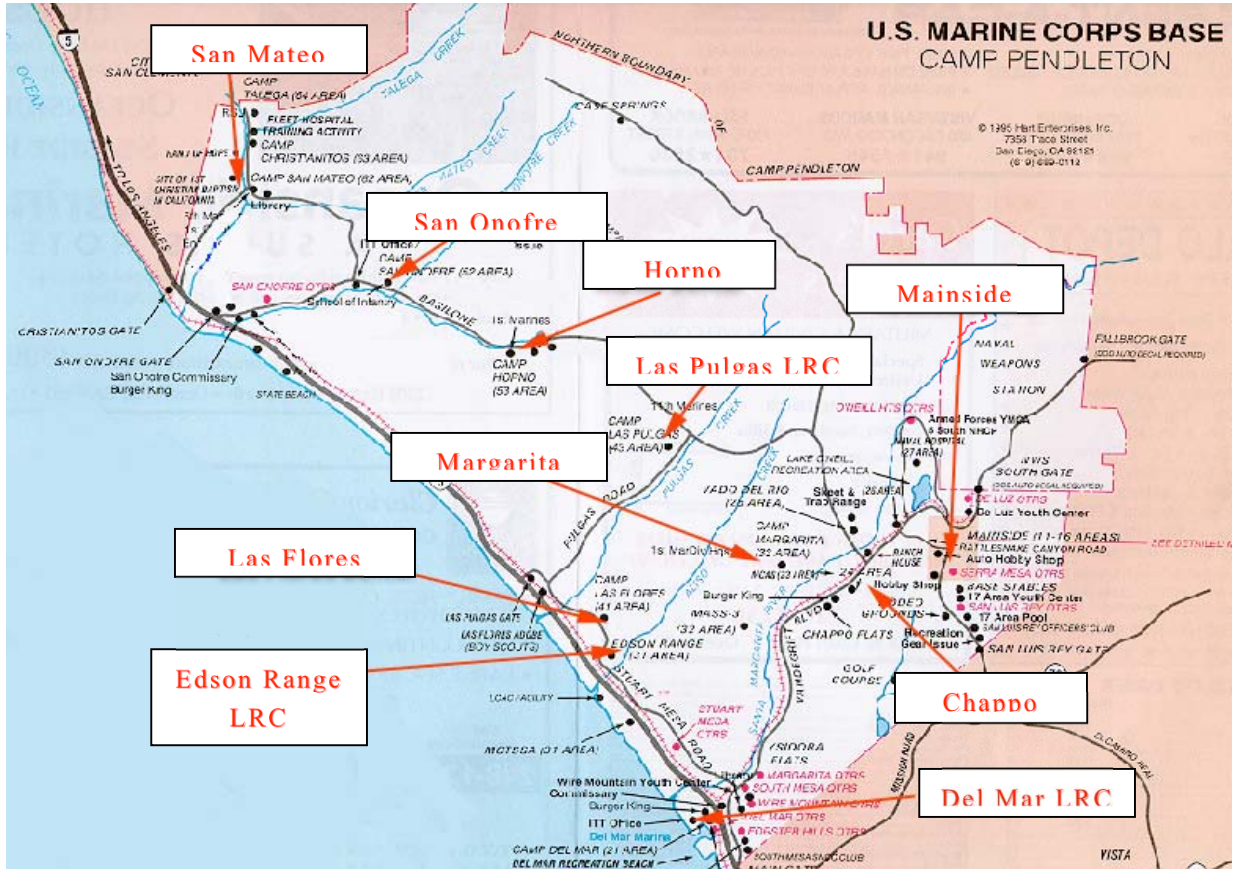

Learning Resource Center Locations

Aboard MCB Camp Pendleton

Sunday - Friday, 08:00 - 18:00, Closed on Saturdays

| Area | Camp | Building | Phone |
|---------|------------|----------|--------------|
| 14 Area | Mainside | 14125 | 760-763-4964 |
| 52 Area | San Onofre | 520512 | 760-763-0120 |
| 62 Area | San Mateo | 62330 | 760-763-5280 |

Monday - Saturday, 08:00 - 18:00, Closed on Sundays

| Area | Camp | Building | Phone |
|---------|-------------|-----------|--------------|
| 21 Area | Del Mar | 210725 | 760-763-0118 |
| 22 Area | Chappo | 220165181 | 760-763-5035 |
| 31 Area | Edson Range | 31604 | 760-763-3259 |
| 33 Area | Margarita | 33524 | 760-763-3065 |
| 41 Area | Las Flores | 41342 | 760-763-4654 |
| 43 Area | Las Pulgas | 430406 | 760-763-1908 |
| 53 Area | Horno | 53330 | 760-763-3258 |